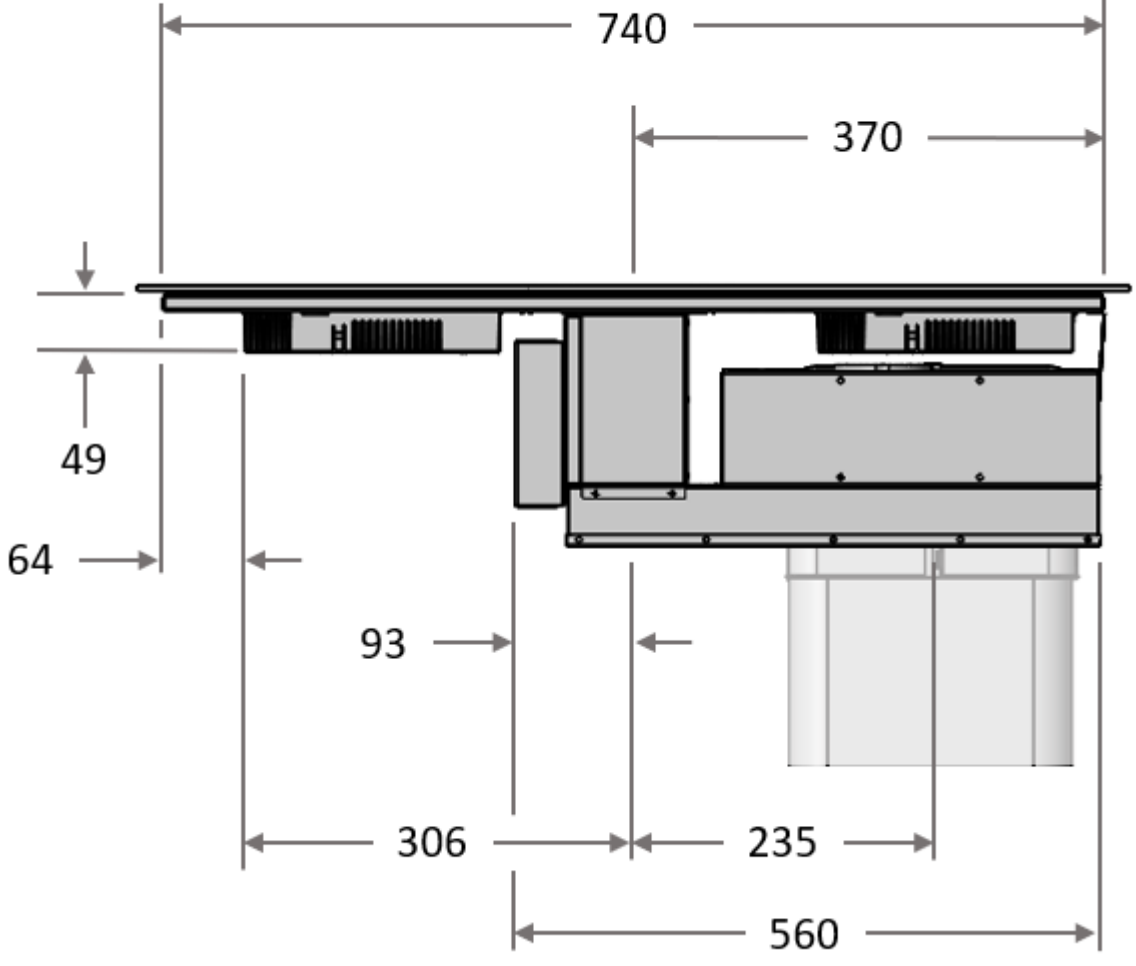

600

900

750

EXCL. FILTERBOX AND PIPES

View A

PRODUCT DIMENSIONS

Glass thickness: 4mm
Induction coil casing: 13mm
Electronics box: 35mm
Overall height: 52mm