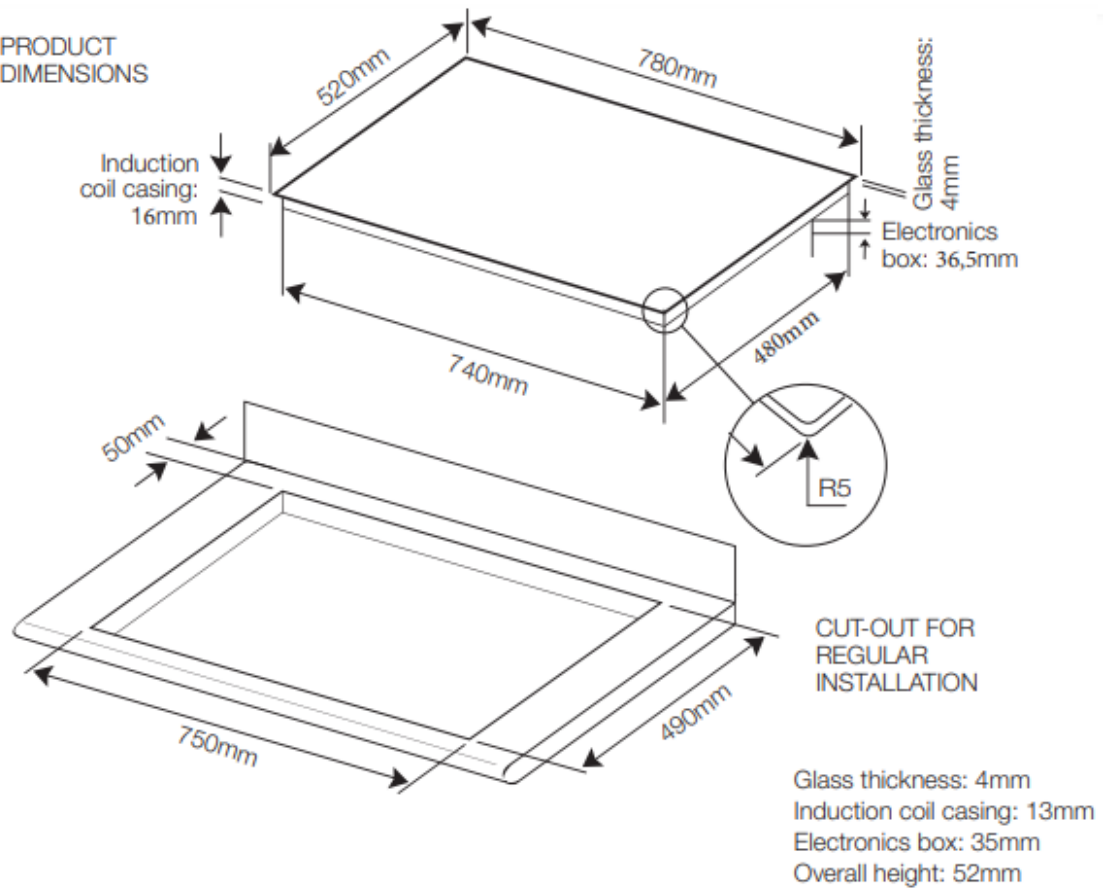

600

900

750

EXCL. FILTERBOX AND PIPES

View A

PRODUCT DIMENSIONS

Glass thickness: 4mm
Induction coil casing: 13mm
Electronics box: 35mm
Overall height: 52mm