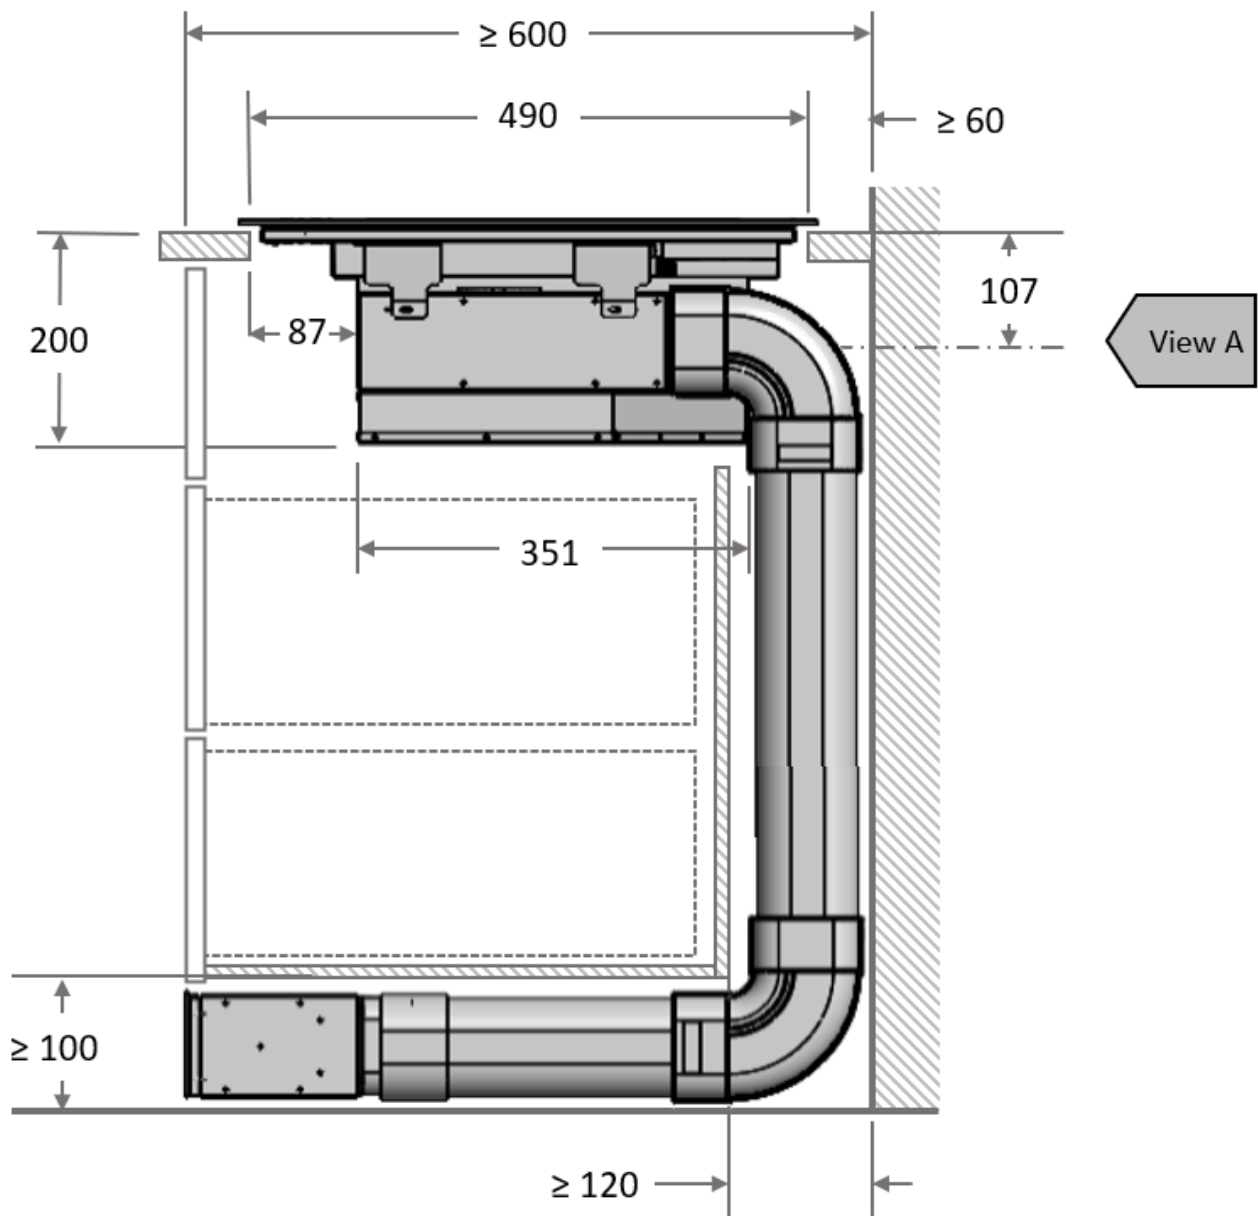

600

900

750

EXCL. FILTERBOX AND PIPES

View A

PRODUCT DIMENSIONS

Glass thickness: 4mm
Induction coil casing: 13mm
Electronics box: 35mm
Overall height: 52mm