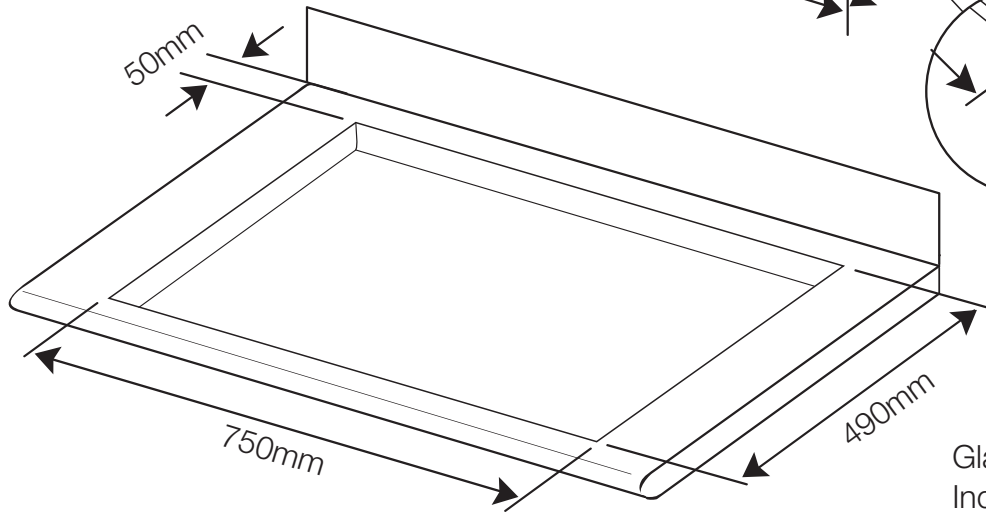

PRODUCT DIMENSIONS

CUT-OUT

Glass thickness: 4mm
Induction coil casing: 13mm
Electronics box: 35mm
Overall height: 52mm