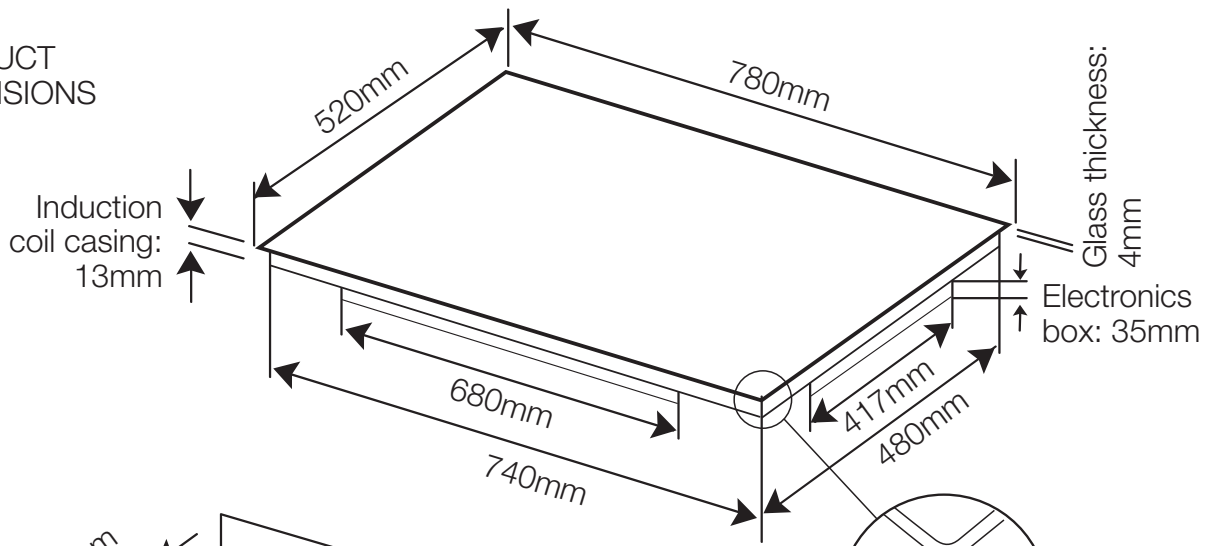

PRODUCT DIMENSIONS

CUT-OUT

Glass thickness: 4mm
Induction coil casing: 13mm
Electronics box: 35mm
Overall height: 52mm