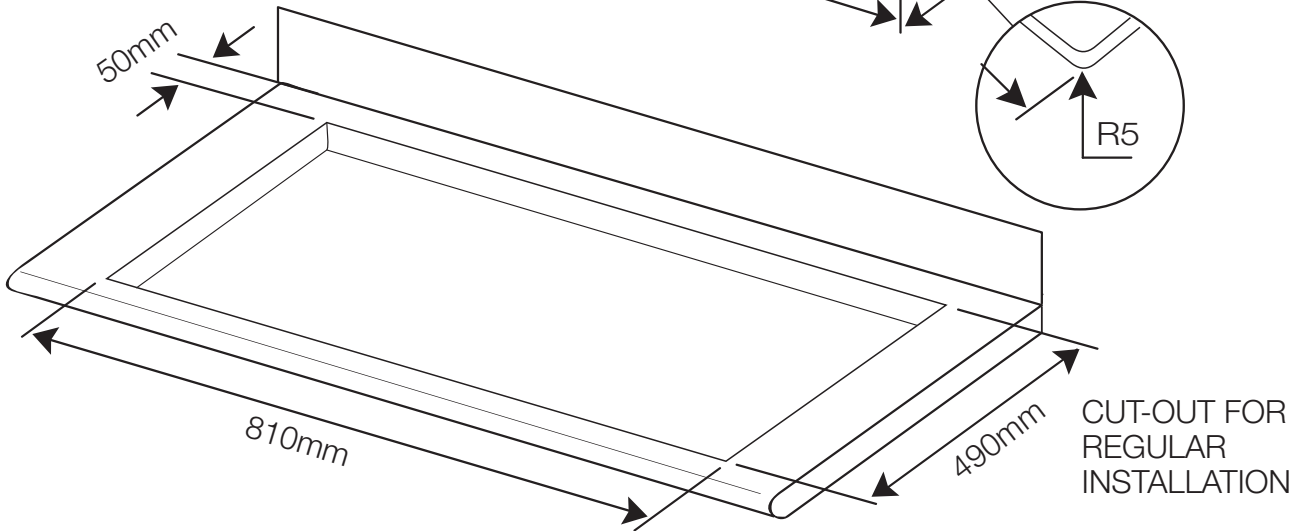

PRODUCT DIMENSIONS

Glass thickness: 4mm
Induction coil casing: 13mm
Electronics box: 35mm
Overall height: 52mm