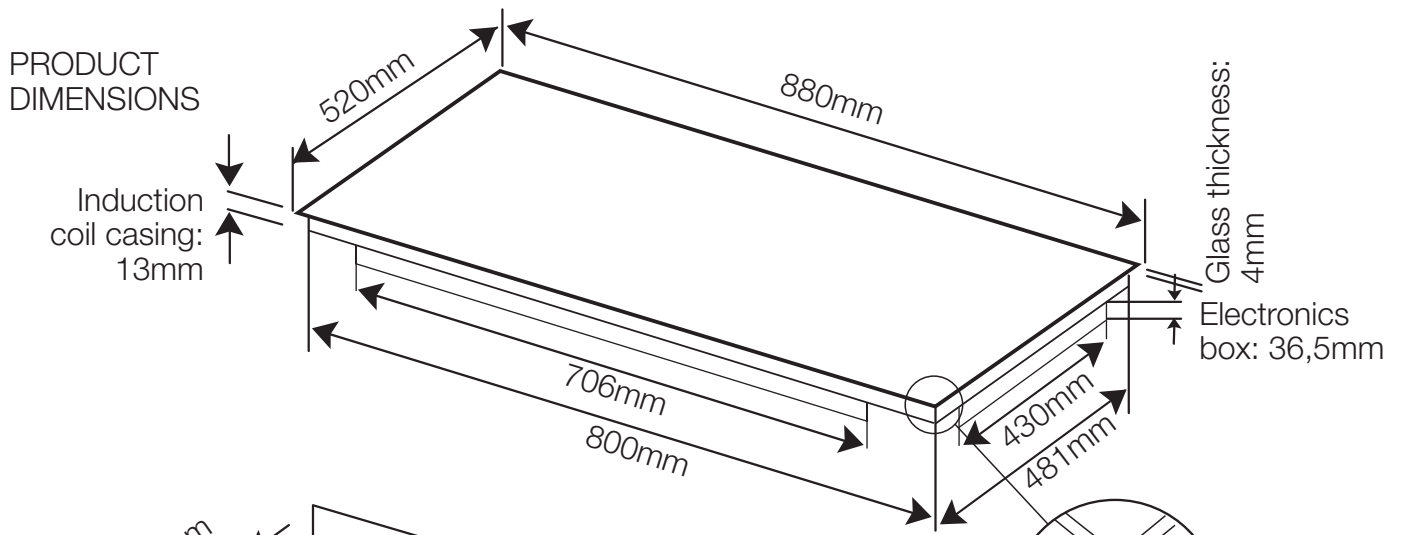

PRODUCT DIMENSIONS

Glass thickness: 4mm
Induction coil casing: 13mm
Electronics box: 35mm
Overall height: 52mm