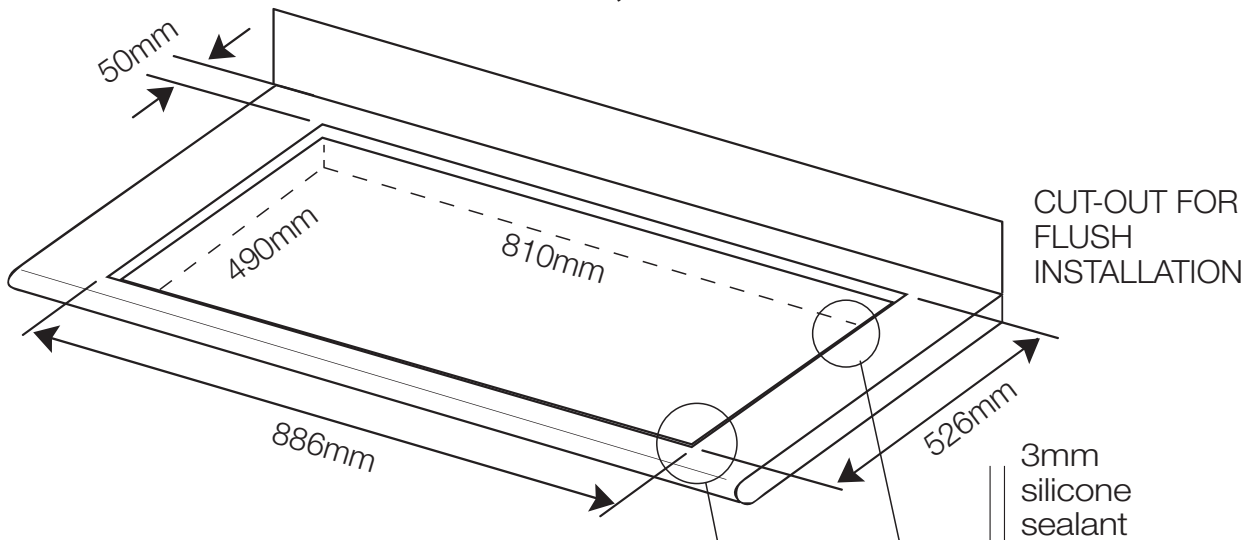

PRODUCT DIMENSIONS

Glass thickness: 4mm
Induction coil casing: 13mm
Electronics box: 35mm
Overall height: 52mm