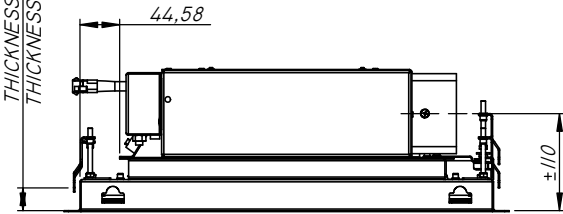

EXIT 220x90

THICKNESS MIN 20
THICKNESS MAX 40

CUT OUT 870±

Model:	WITT DOUBLE M	Units:	mm		
Code:					
Description:	WITT DOUBLE M 900X500 WHITE 2XR700GP				
Observations:		Date:	19/11/2021	Sheet:	A3
		Rev.		Scale:	1:6