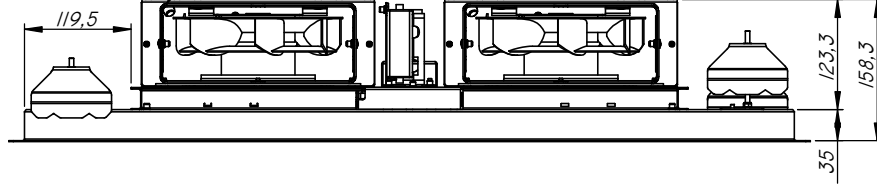

EXIT 220x90

THICKNESS MIN 20
THICKNESS MAX 40

CUT OUT 870±

Model:	WITT DOUBLE M	Units:	mm		
Code:					
Description:	WITT DOUBLE M 900X500 WHITE 2XR700GP				
Observations:		Date:	19/11/2021	Sheet:	A3
		Rev.		Scale:	1:6