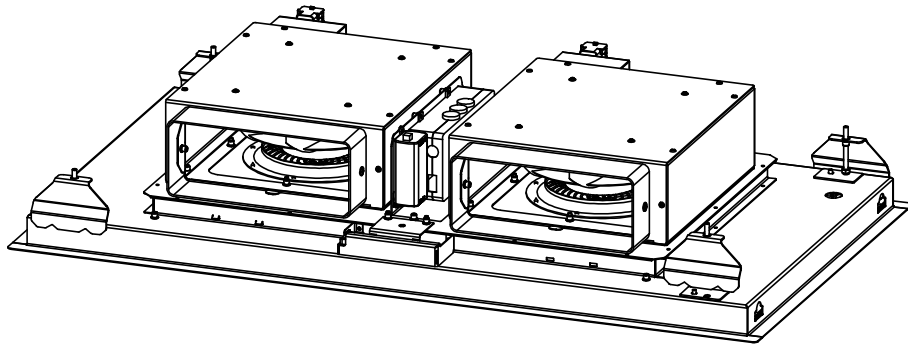

EXIT 220x90

THICKNESS MIN 20
THICKNESS MAX 40

CUT OUT 870±

Model:	WITT DOUBLE M	Units:	mm		
Code:					
Description:	WITT DOUBLE M 900X500 WHITE 2XR700GP				
Observations:		Date:	19/11/2021	Sheet:	A3
		Rev.		Scale:	1:6