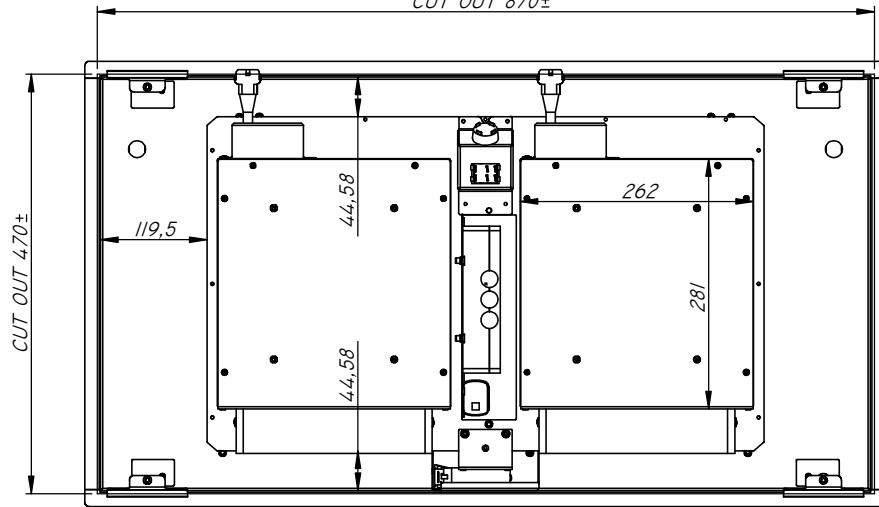

EXIT 220x90

THICKNESS MIN 20
THICKNESS MAX 40

CUT OUT 870±

Model:	WITT DOUBLE M	Units:	mm		
Code:					
Description:	WITT DOUBLE M 900X500 WHITE 2XR700GP				
Observations:		Date:	19/11/2021	Sheet:	A3
		Rev.		Scale:	1:6